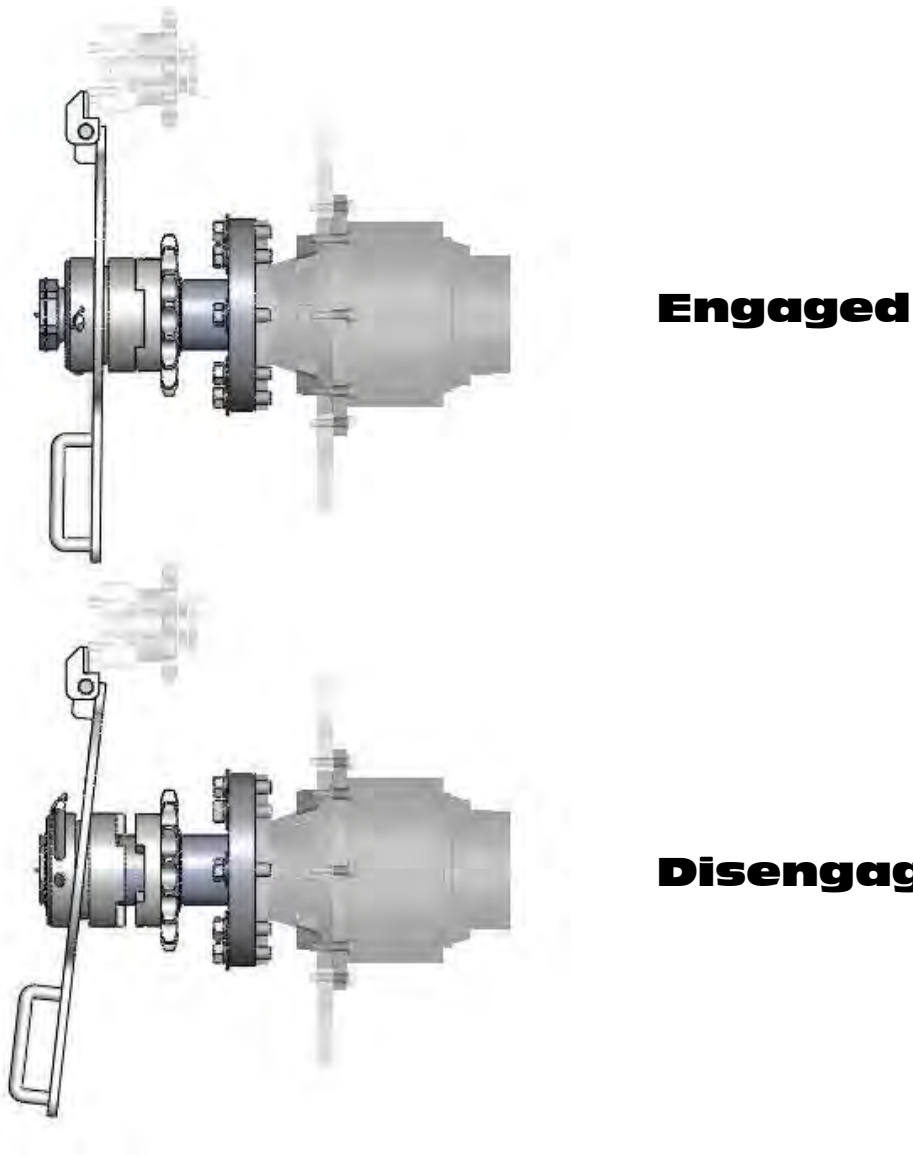

ODP 100 PPS 10,000 Lb Drum Puller

Drive Engagement

Above is a top view of the drive dog couplers in their engaged and disengaged state. Please be sure all clutch pins are installed when engaged and disengaged, or damage may occur.